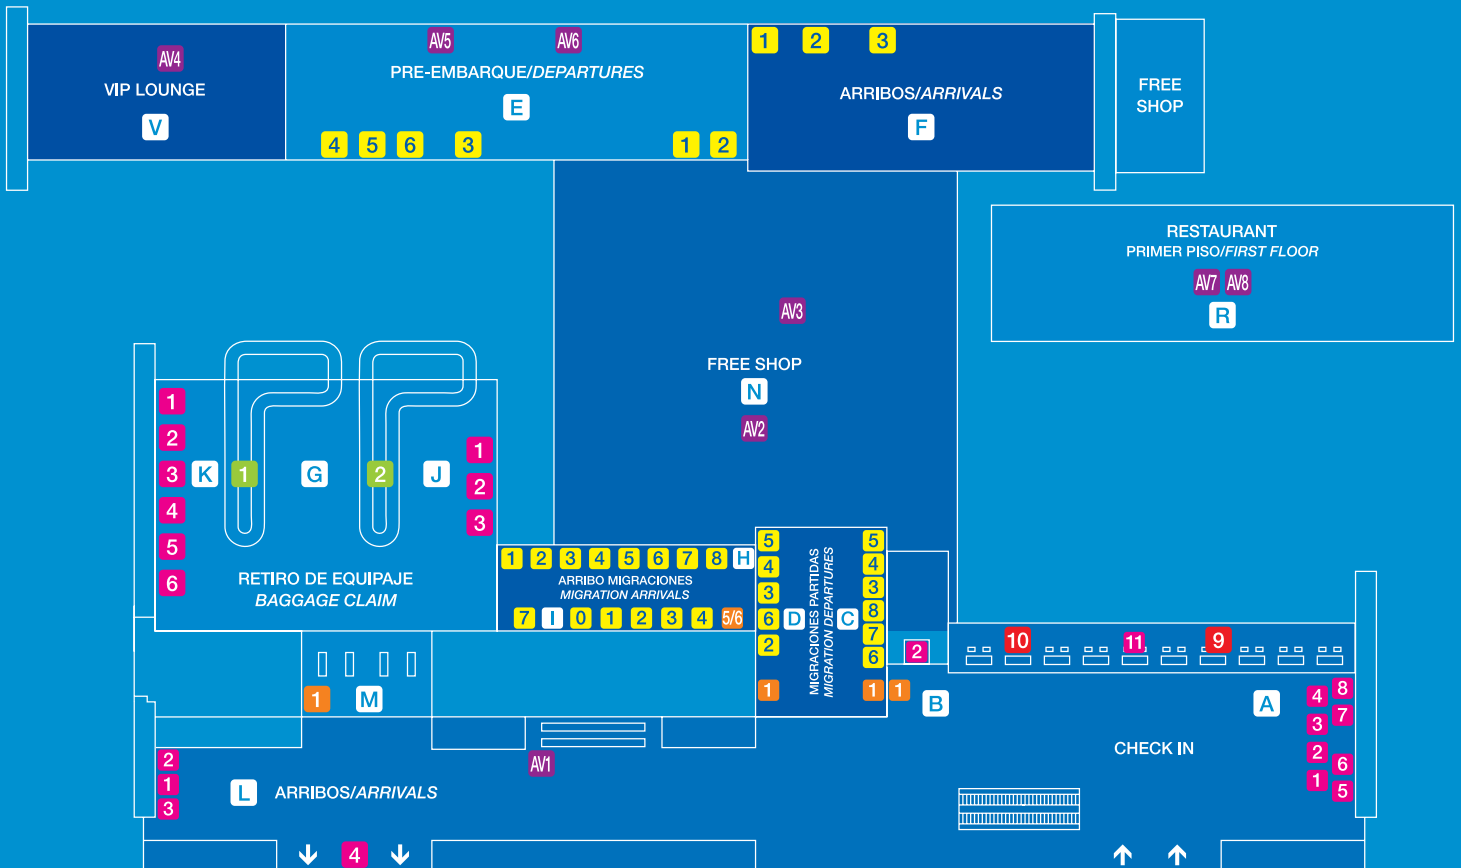

Terminal
Interior

Terminal
Indoor

Referencia

- JumboBacklight
- SuperBacklight
- PosterBacklight
- WallBacklight
- StripBacklight
- AeroVision

Reference

- JumboBacklight
- SuperBacklight
- PosterBacklight
- WallBacklight
- StripBacklight
- AeroVision